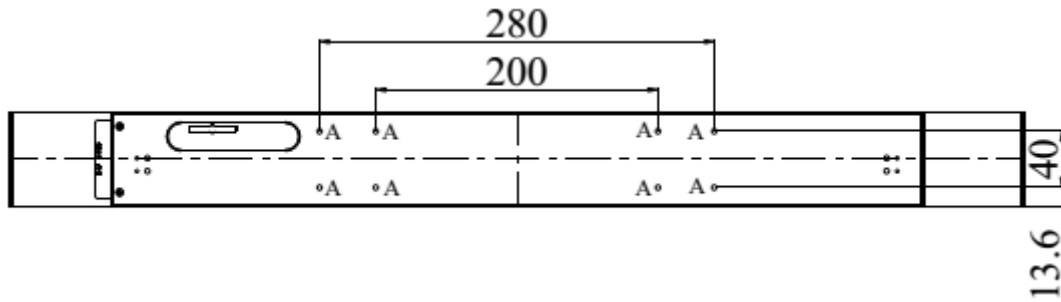

Mechanical Drawing

Outline Dimensions

Unit: mm

NOTE :

O.D. : OUTLINE DIMENSION

B.O. : BEZEL OPENING

A.A. : LCD ACTIVE AREA

A:8-M4_USER HOLE_MAX.Depth=5mm