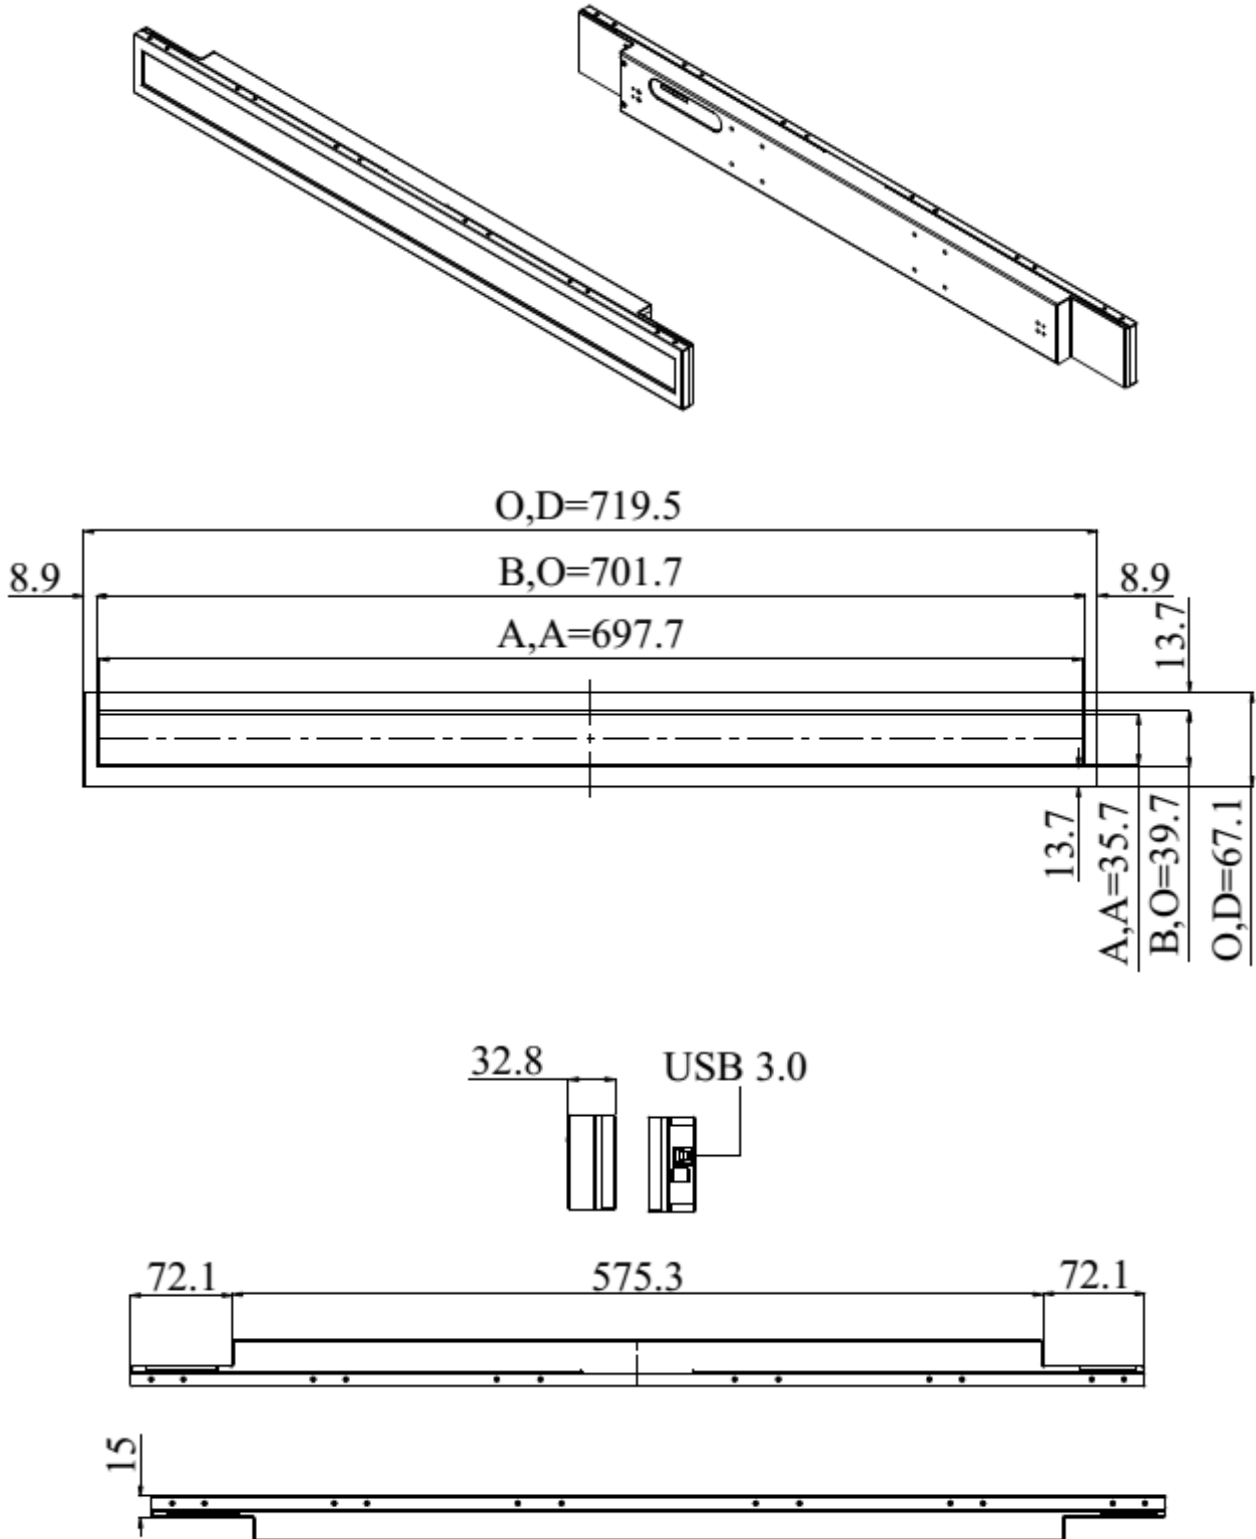

SSD2755-A V1

27.5" Resizing USB 3.0 Display, 200 nits LED backlight, 1366 x 70 ultra-wide aspect ratio 16:1

The SSD2755-A is a 27.5 inch color TFT-LCD display with special aspect ratio 16:1 and wide resolution 1366 x 70. It is Litemax's Spanpixel series product which designed for high brightness 200 nits with power efficiency LED backlight. It provides LCD panel with specific aspect ratios and sunlight readable for digital signage, public transportation, exhibition hall, department store, and vending machine.

Mechanical Drawing

Outline Dimensions

Unit: mm

NOTE :

O.D. : OUTLINE DIMENSION

B.O. : BEZEL OPENING

A.A. : LCD ACTIVE AREA

A:8-M4_USER HOLE_MAX.Depth=5mm

Ordering Information

Part Number	Description
SSD2755-ANN-U01	27.5",200nits,1366*70,USB3.0,white painting,5in1,V1

Optional Accessories

Part Number	Description
113627550101	Metal,SUS,SSD,2755,Hinge,Left,P
113627550102	Metal,SUS,SSD,2755,Hinge,Right,P
800815002000	CABLE,USB 3.0,1500mm.A Type TO B Type 10P,P
840612031101	ADAPTER.12V.3.33A.40W.G99-KPL040F-N051.DC Plug 2.1*5.5,P
810618301010	CABLE.POWER.AC.1830mm USA type
810618301090	CABLE,POWER,AC,1830mm Europe type
810618301050	CABLE.POWER.AC.1830mm UK type
810618301170	CABLE.POWER,AC,1830mm Australia type
810618301031	CABLE.POWER.AC.1830mm Japan type